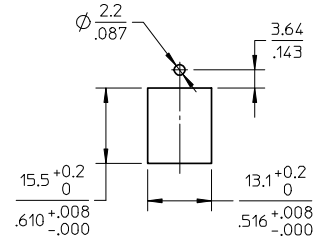

ADAPTER P/N	ADAPTER TYPE	HOUSING COLOR
1061164500	SINGLE MODE	BLUE
1061164510	MULTIMODE	BEIGE
1061164520	APC	GREEN

M2x0.4  
4mm LONG FLATHEAD  
SCREW RECOMMENDED

PANEL CUTOUT  
SCALE 1:1

NOTE:  
ALL ADAPTER DIMENSIONS ARE FOR REFERENCE ONLY

ENTER DESCRIPTION EC NO: MF2008-0308 DR: MINKPEVZNER CHKD: 2008/02/07 APPR: IGUMIN 2008/02/07 2008/02/14	QUALITY SYMBOLS	GENERAL TOLERANCES (UNLESS SPECIFIED)		DIMENSION STYLE		SCALE	DESIGN UNITS	THIRD ANGLE PROJECTION	
	▼=0 ▽=0	mm	INCH	MM/IN		4:1	METRIC	SC 45 DEGREE EMI ADAPTER SCREW MOUNT VERSION  MOLEX INCORPORATED	
		4 PLACES	± ---	± ---	DRAWN BY	DATE	TITLE SD-106116-4500 DOCUMENT NO.		
		3 PLACES	± ---	± ---	SERNST	2006/06/23			
2 PLACES	± ---	± ---	CHECKED BY	DATE					
1 PLACE	± ---	± ---	DSZILAGYI	2006/07/12	APPROVED BY	DATE	SHEET NO. 1 OF 1		
ANGULAR ± 1 °			SMIGO	2006/07/12	THIS DRAWING CONTAINS INFORMATION THAT IS PROPRIETARY TO MOLEX INCORPORATED AND SHOULD NOT BE USED WITHOUT WRITTEN PERMISSION				
DRAFT WHERE APPLICABLE MUST REMAIN WITHIN DIMENSIONS		SEE TABLE		MATERIAL NO.					