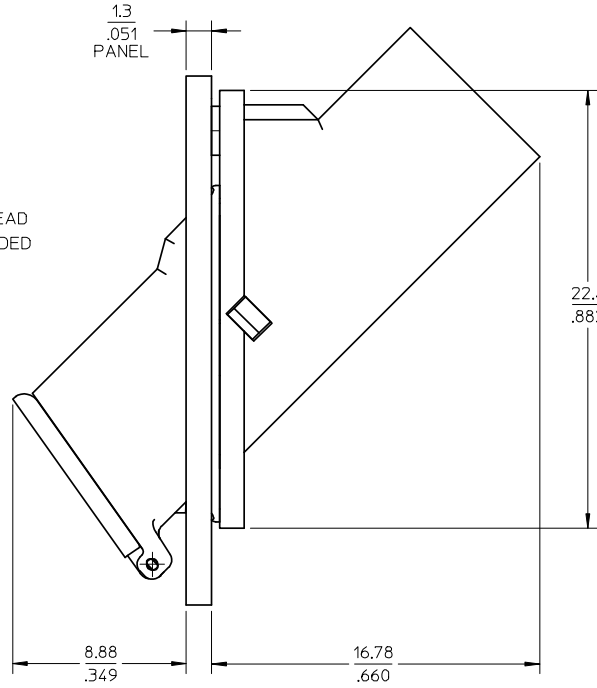

ADAPTER P/N	ADAPTER TYPE	HOUSING COLOR
1061164500	SINGLE MODE	BLUE
1061164510	MULTIMODE	BEIGE
1061164520	APC	GREEN

M2x0.4  
4mm LONG FLATHEAD  
SCREW RECOMMENDED

PANEL CUTOUT  
SCALE 1:1

NOTE:  
ALL ADAPTER DIMENSIONS ARE FOR REFERENCE ONLY

ENTER DESCRIPTION EC NO: MF2008-0308 DR: MINKPEVZNER CHKD: 2008/02/07 APPR: IGUMIN 2008/02/07 2008/02/14	QUALITY SYMBOLS	GENERAL TOLERANCES (UNLESS SPECIFIED)		DIMENSION STYLE		SCALE	DESIGN UNITS	THIRD ANGLE PROJECTION	
	▼=0 ▽=0	mm	INCH	MM/IN		4:1	METRIC	SC 45 DEGREE EMI ADAPTER SCREW MOUNT VERSION  MOLEX INCORPORATED	
		4 PLACES	± ---	± ---	DRAWN BY	DATE	TITLE SD-106116-4500 DOCUMENT NO.		
		3 PLACES	± ---	± ---	SERNST	2006/06/23			
2 PLACES	± ---	± ---	CHECKED BY	DATE					
1 PLACE	± ---	± ---	DSZILAGYI	2006/07/12	APPROVED BY	DATE	SHEET NO. 1 OF 1		
ANGULAR ± 1 °			SMIGO	2006/07/12	THIS DRAWING CONTAINS INFORMATION THAT IS PROPRIETARY TO MOLEX INCORPORATED AND SHOULD NOT BE USED WITHOUT WRITTEN PERMISSION				
DRAFT WHERE APPLICABLE MUST REMAIN WITHIN DIMENSIONS		SEE TABLE		MATERIAL NO.					