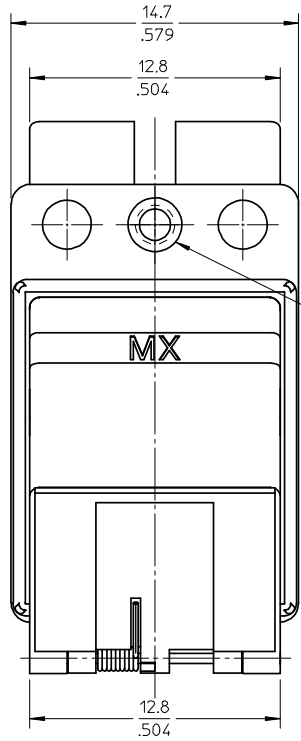

ADAPTER P/N	ADAPTER TYPE	HOUSING COLOR
1061164500	SINGLE MODE	BLUE
1061164510	MULTIMODE	BEIGE
1061164520	APC	GREEN

M2x0.4  
4mm LONG FLATHEAD  
SCREW RECOMMENDED

PANEL CUTOUT  
SCALE 1:1

NOTE:  
ALL ADAPTER DIMENSIONS ARE FOR REFERENCE ONLY

ENTER DESCRIPTION EC NO: MF2008-0308 DR: MINKPEVZNER CHKD: 2008/02/07 APPR: IGUMIN 2008/02/07 2008/02/14	QUALITY SYMBOLS	GENERAL TOLERANCES (UNLESS SPECIFIED)		DIMENSION STYLE		SCALE	DESIGN UNITS	THIRD ANGLE PROJECTION	
	▼=0 ▽=0	mm	INCH	MM/IN		4:1	METRIC	SC 45 DEGREE EMI ADAPTER SCREW MOUNT VERSION  MOLEX INCORPORATED	
		4 PLACES	± ---	± ---	DRAWN BY	DATE	TITLE SD-106116-4500 DOCUMENT NO.		
		3 PLACES	± ---	± ---	SERNST	2006/06/23			
2 PLACES	± ---	± ---	CHECKED BY	DATE					
1 PLACE	± ---	± ---	DSZILAGYI	2006/07/12	APPROVED BY	DATE	SHEET NO. 1 OF 1		
ANGULAR ± 1 °			SMIGO	2006/07/12	THIS DRAWING CONTAINS INFORMATION THAT IS PROPRIETARY TO MOLEX INCORPORATED AND SHOULD NOT BE USED WITHOUT WRITTEN PERMISSION				
DRAFT WHERE APPLICABLE MUST REMAIN WITHIN DIMENSIONS		SEE TABLE		MATERIAL NO.					