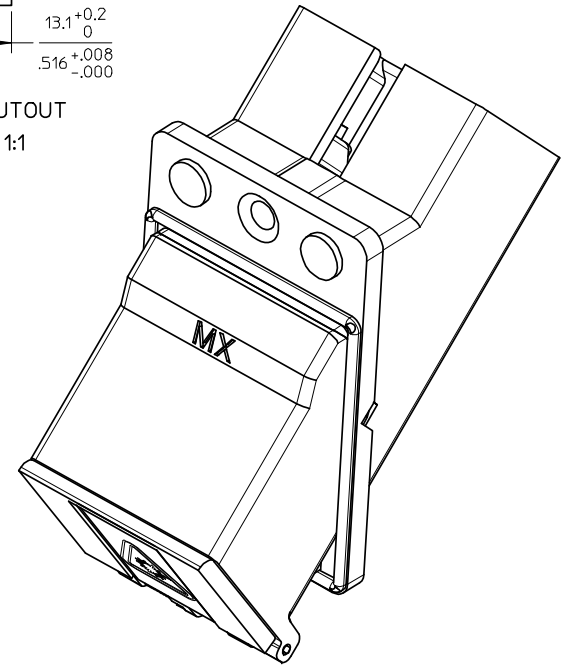

ADAPTER P/N	ADAPTER TYPE	HOUSING COLOR
1061164500	SINGLE MODE	BLUE
1061164510	MULTIMODE	BEIGE
1061164520	APC	GREEN

M2x0.4  
4mm LONG FLATHEAD  
SCREW RECOMMENDED

PANEL CUTOUT  
SCALE 1:1

NOTE:  
ALL ADAPTER DIMENSIONS ARE FOR REFERENCE ONLY

ENTER DESCRIPTION EC NO: MF2008-0308 DR: MINKPEVZNER CHKD: 2008/02/07 APPR: IGUMIN 2008/02/07 2008/02/14	QUALITY SYMBOLS	GENERAL TOLERANCES (UNLESS SPECIFIED)		DIMENSION STYLE		SCALE	DESIGN UNITS	THIRD ANGLE PROJECTION	
	▼=0 ▽=0	mm	INCH	MM/IN		4:1	METRIC	SC 45 DEGREE EMI ADAPTER SCREW MOUNT VERSION  MOLEX INCORPORATED	
		4 PLACES	± ---	± ---	DRAWN BY	DATE	TITLE SD-106116-4500 DOCUMENT NO.		
		3 PLACES	± ---	± ---	SERNST	2006/06/23			
2 PLACES	± ---	± ---	CHECKED BY	DATE					
1 PLACE	± ---	± ---	DSZILAGYI	2006/07/12	APPROVED BY	DATE	SHEET NO. 1 OF 1		
ANGULAR ± 1 °			SMIGO	2006/07/12	THIS DRAWING CONTAINS INFORMATION THAT IS PROPRIETARY TO MOLEX INCORPORATED AND SHOULD NOT BE USED WITHOUT WRITTEN PERMISSION				
DRAFT WHERE APPLICABLE MUST REMAIN WITHIN DIMENSIONS		SEE TABLE		MATERIAL NO.					