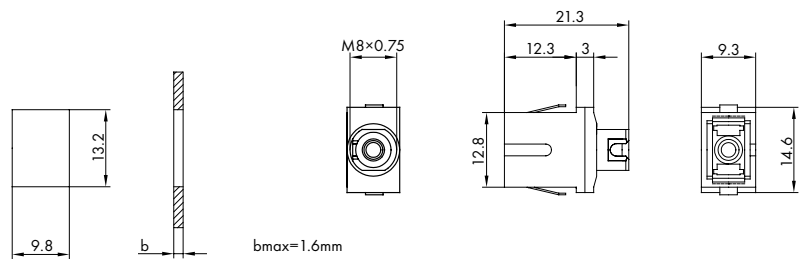

Hybrid adapter	Features	Type
SC-FCPC	zirconia ceramic sleeve, blue	FSC-FCPC-A100
SC-FCPC	zirconia ceramic sleeve, black	FSC-FCPC-A101