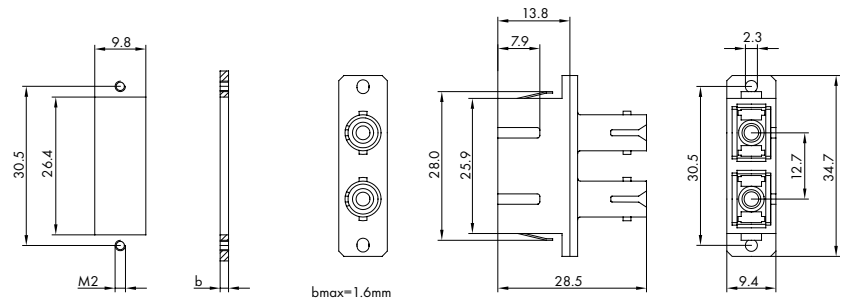

Hybrid adapter	Features	Type
SC duplex-ST	phosphor-bronze sleeve	FSC-FST-D200-02
SC duplex-ST	zirconia ceramic sleeve	FSC-FST-D100-02