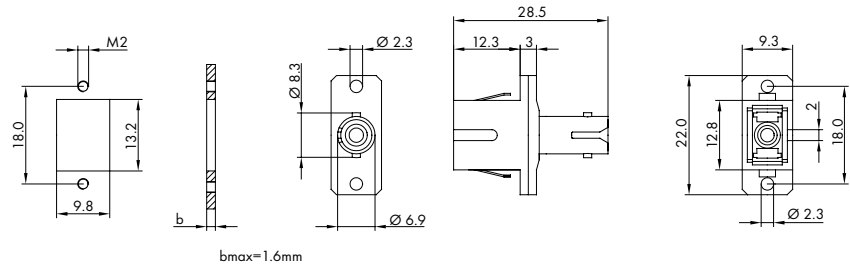

HYBRID ADAPTERS

Hybrid adapter	Features	Type
SC-ST	zirconia ceramic sleeve	FSC-FST-D100